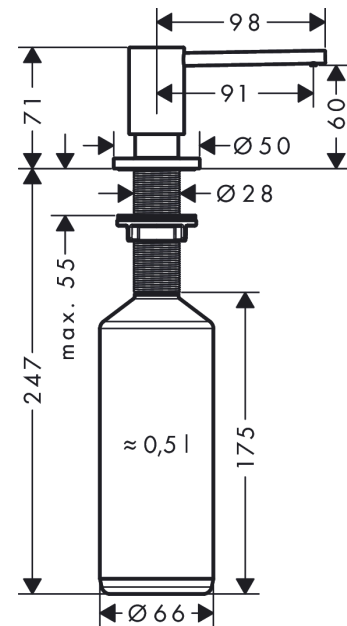

A41 Soap-/ lotion dispenserFinish: **Chrome** Article Number: **40438000****Description****product features**

- suitable for matched design to selected kitchen mixers
- projection 91 mm
- material: durable metal construction
- non-corroding outlet pipe
- filling capacity 500 ml
- dosage 2 ml
- easy to fill up from the top
- for installation in worktops up to 55 mm
- easy and save installation without tools needed
- mounting hole with 28 - 35 mm diameter needed

Product image**Scale drawing**

A41 Soap-/ lotion dispenser

Finish: **Chrome** Article Number: **40438000**

Exploded Drawing

Year of production: >10/18

A41 Soap-/ lotion dispenser

Finish: **Chrome** Article Number: **40438000**

Spare part list

Year of production: >10/18

Pos.	Description	Article Number	PC	PU
1	pump	93281000	10	1
2	escutcheon	93282000	8	1
3	bottle for lotion dispenser	93278000	6	1