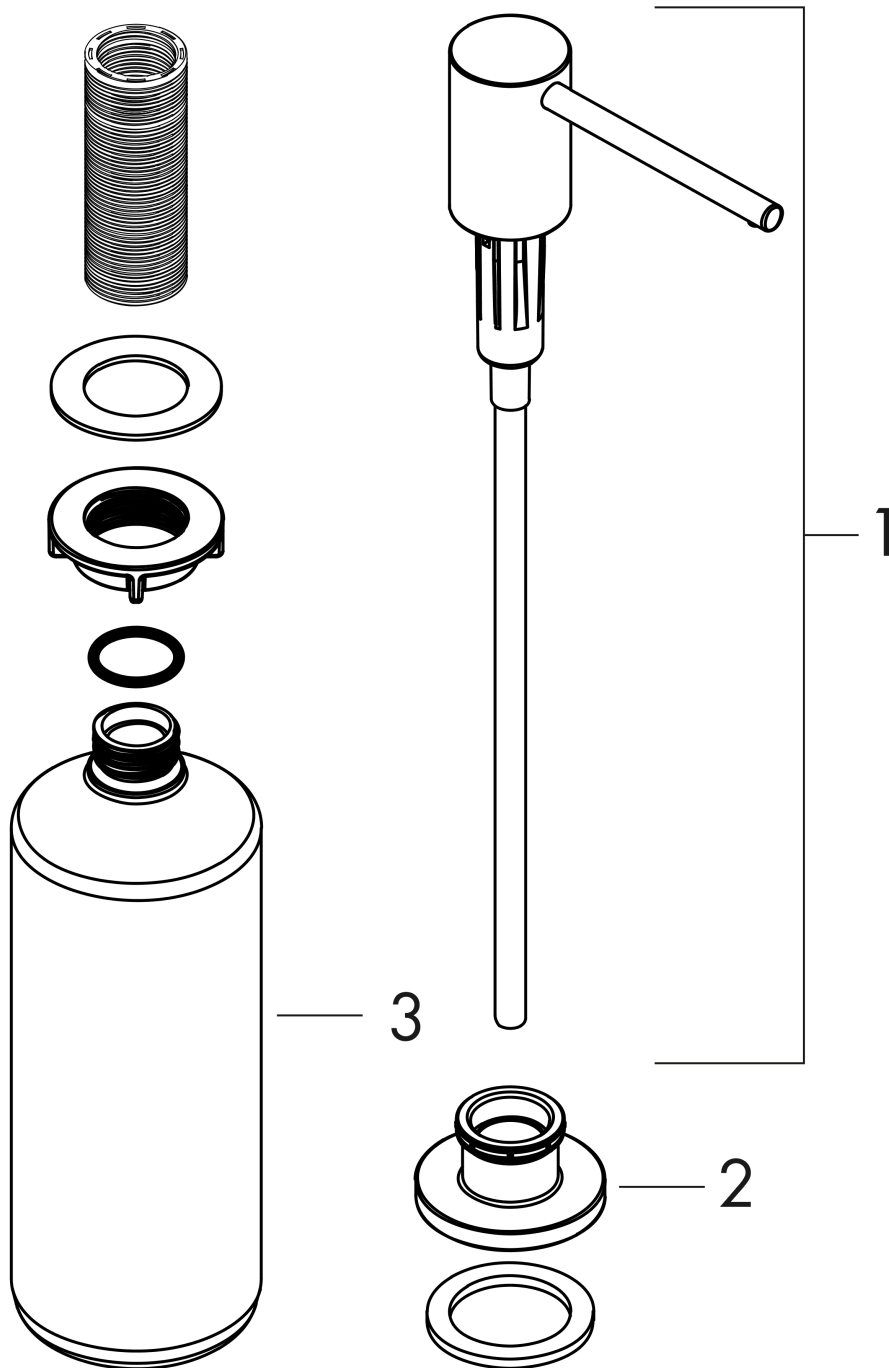

A41 Soap-/ lotion dispenserFinish: **Chrome** Article Number: **40438000****Description****product features**

- suitable for matched design to selected kitchen mixers
- projection 91 mm
- material: durable metal construction
- non-corroding outlet pipe
- filling capacity 500 ml
- dosage 2 ml
- easy to fill up from the top
- for installation in worktops up to 55 mm
- easy and save installation without tools needed
- mounting hole with 28 - 35 mm diameter needed

Product image**Scale drawing**

A41 Soap-/ lotion dispenser

Finish: **Chrome** Article Number: **40438000**

Exploded Drawing

Year of production: >10/18

A41 Soap-/ lotion dispenser

Finish: **Chrome** Article Number: **40438000**

Spare part list

Year of production: >10/18

Pos.	Description	Article Number	PC	PU
1	pump	93281000	10	1
2	escutcheon	93282000	8	1
3	bottle for lotion dispenser	93278000	6	1